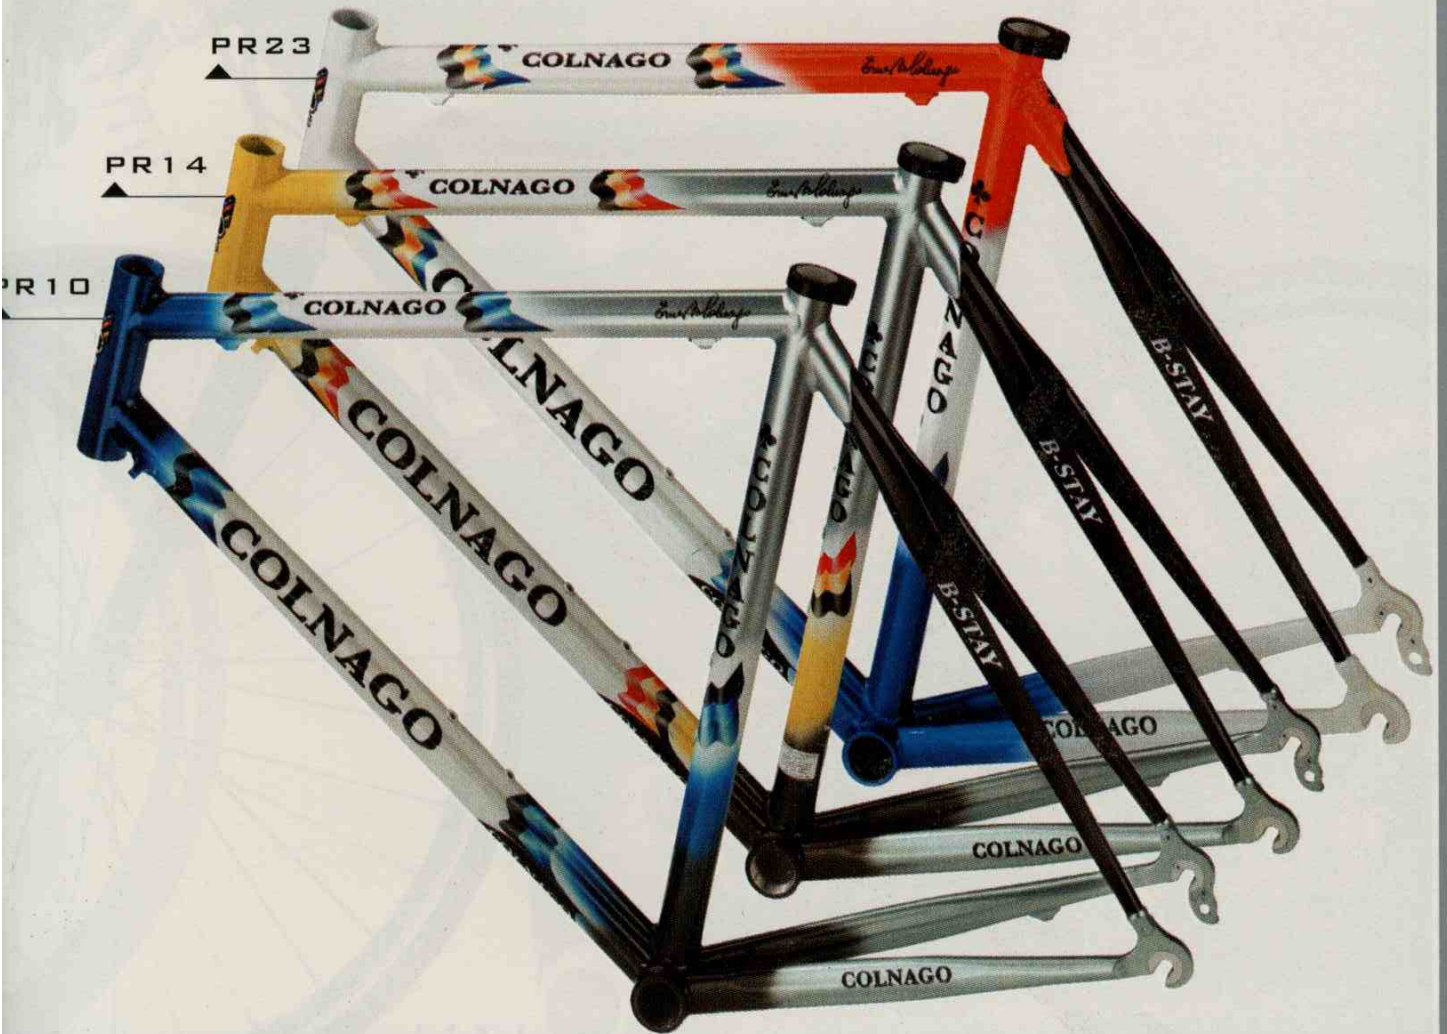

MISURE - SIZES