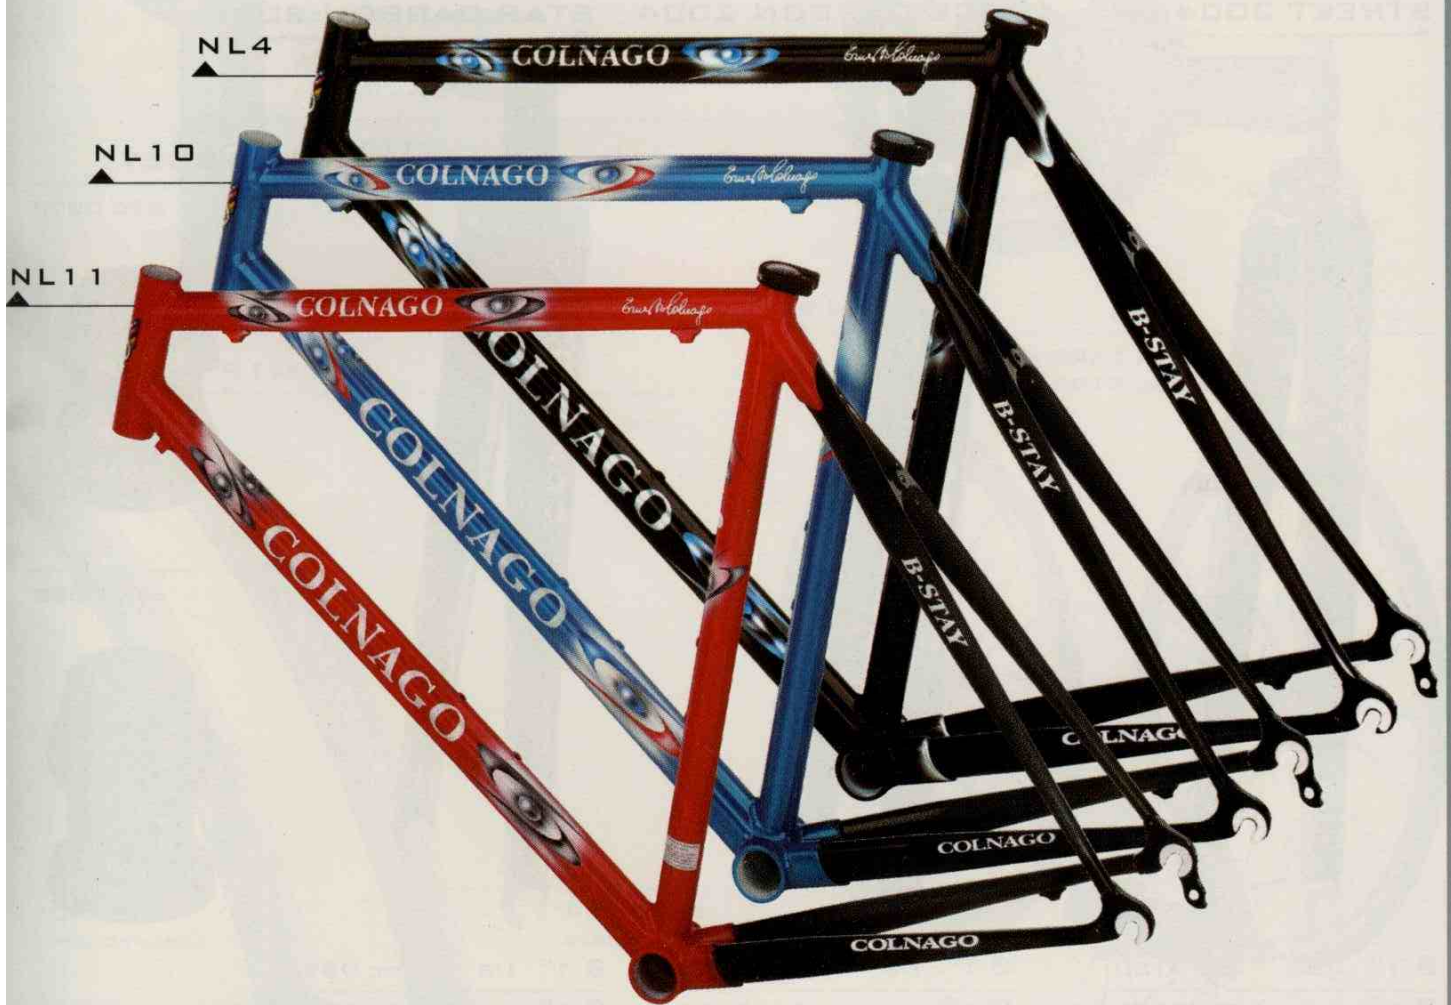

SLOPING			TRADITIONAL							"FREULER" TYPE									
46s	47s	48s	49	50	51	52	53	54	55	56	57	58	59	60	61	62	63	64	65

50
ANNIVERSARY

DREAM 2003

B-STAY
CARBON

NL14

COLORI - COLOURS

00F

NL4 - NL10 - NL11 - NL12 - NL14 - NL30

MISURE - SIZES

SLOPING TRADITIONAL "FREULER" TYPE

46s 47s 48s 49 50 51 52 53 54 55 56 57 58 59 60 61 62 63 64 65

ACCESSORIES

FORKS

STREET 2004

Ø 1" 1/8 FOC 0180
Ø 1" FOC 0181

FORCE CARBON 2004